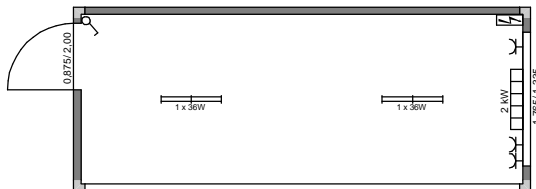

Acker Raum-Systeme GmbH

Gertrudenkirchhof 10
D-20095 Hamburg

Tel.: (+49) 040/ 685 669
Fax.: (+49) 040/ 683 905

www.acker-gmbh.de

Container- u. Modulbauten

ARS E 1 - (LxB) 6,058m x 2,438m; RH = 2,50m

ARS E 2 - (LxB) 6,058m x 2,438m; RH = 2,50m

ARS E 3 - (LxB) 6,058m x 2,438m; RH = 2,50m

ARS E 4 - (LxB) 6,058m x 2,438m; RH = 2,50m

ARS E 5 - (LxB) 6,058m x 2,438m; RH = 2,50m

ARS E 6 - (LxB) 6,058m x 2,438m; RH = 2,50m

ARS E 7 - (LxB) 6,058m x 2,438m; RH = 2,50m

ARS E 8 - (LxB) 6,058m x 2,438m; RH = 2,50m

ARS E 9 - (LxB) 6,058m x 2,438m; RH = 2,50m