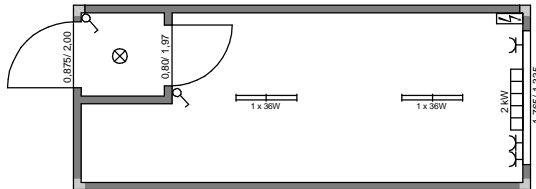

Acker Raum-Systeme GmbH

Gertrudenkirchhof 10
D-20095 Hamburg

Tel.: (+49) 040/ 685 669
Fax.: (+49) 040/ 683 905

www.acker-gmbh.de

Container- u. Modulbauten

ARS E 1 - (LxB) 6,058m x 2,438m; RH = 2,50m

ARS E 2 - (LxB) 6,058m x 2,438m; RH = 2,50m

ARS E 3 - (LxB) 6,058m x 2,438m; RH = 2,50m

ARS E 4 - (LxB) 6,058m x 2,438m; RH = 2,50m

ARS E 5 - (LxB) 6,058m x 2,438m; RH = 2,50m

ARS E 6 - (LxB) 6,058m x 2,438m; RH = 2,50m

ARS E 7 - (LxB) 6,058m x 2,438m; RH = 2,50m

ARS E 8 - (LxB) 6,058m x 2,438m; RH = 2,50m

ARS E 9 - (LxB) 6,058m x 2,438m; RH = 2,50m