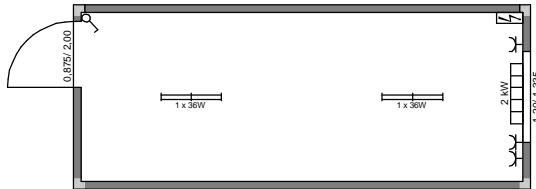

Acker Raum-Systeme GmbH

Gertrudenkirchhof 10
D-20095 Hamburg

Tel.: (+49) 040/ 685 669
Fax.: (+49) 040/ 683 905

www.acker-gmbh.de

Container- u. Modulbauten

ARS E 1 - (LxB) 6,058m x 2,438m; RH = 2,50m

ARS E 2 - (LxB) 6,058m x 2,438m; RH = 2,50m

ARS E 3 - (LxB) 6,058m x 2,438m; RH = 2,50m

ARS E 4 - (LxB) 6,058m x 2,438m; RH = 2,50m

ARS E 5 - (LxB) 6,058m x 2,438m; RH = 2,50m

ARS E 6 - (LxB) 6,058m x 2,438m; RH = 2,50m

ARS E 7 - (LxB) 6,058m x 2,438m; RH = 2,50m

ARS E 8 - (LxB) 6,058m x 2,438m; RH = 2,50m

ARS E 9 - (LxB) 6,058m x 2,438m; RH = 2,50m