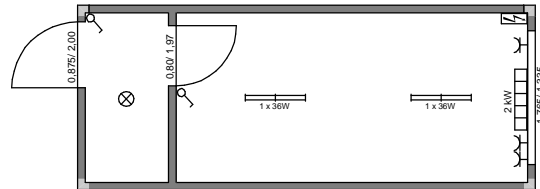

Acker Raum-Systeme GmbH

Gertrudenkirchhof 10
D-20095 Hamburg

Tel.: (+49) 040/ 685 669
Fax.: (+49) 040/ 683 905

www.acker-gmbh.de

Container- u. Modulbauten

ARS E 1 - (LxB) 6,058m x 2,438m; RH = 2,50m

ARS E 2 - (LxB) 6,058m x 2,438m; RH = 2,50m

ARS E 3 - (LxB) 6,058m x 2,438m; RH = 2,50m

ARS E 4 - (LxB) 6,058m x 2,438m; RH = 2,50m

ARS E 5 - (LxB) 6,058m x 2,438m; RH = 2,50m

ARS E 6 - (LxB) 6,058m x 2,438m; RH = 2,50m

ARS E 7 - (LxB) 6,058m x 2,438m; RH = 2,50m

ARS E 8 - (LxB) 6,058m x 2,438m; RH = 2,50m

ARS E 9 - (LxB) 6,058m x 2,438m; RH = 2,50m