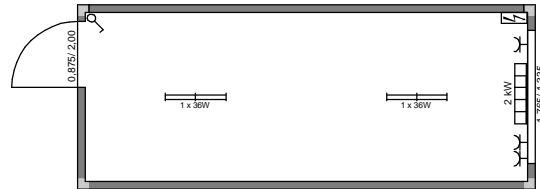

Acker Raum-Systeme GmbH

Gertrudenkirchhof 10
D-20095 Hamburg

Tel.: (+49) 040/ 685 669
Fax.: (+49) 040/ 683 905

www.acker-gmbh.de

Container- u. Modulbauten

ARS E 1 - (LxB) 6,058m x 2,438m; RH = 2,50m

ARS E 2 - (LxB) 6,058m x 2,438m; RH = 2,50m

ARS E 3 - (LxB) 6,058m x 2,438m; RH = 2,50m

ARS E 4 - (LxB) 6,058m x 2,438m; RH = 2,50m

ARS E 5 - (LxB) 6,058m x 2,438m; RH = 2,50m

ARS E 6 - (LxB) 6,058m x 2,438m; RH = 2,50m

ARS E 7 - (LxB) 6,058m x 2,438m; RH = 2,50m

ARS E 8 - (LxB) 6,058m x 2,438m; RH = 2,50m

ARS E 9 - (LxB) 6,058m x 2,438m; RH = 2,50m