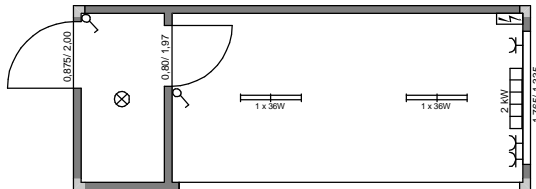

Acker Raum-Systeme GmbH

Gertrudenkirchhof 10
D-20095 Hamburg

Tel.: (+49) 040/ 685 669
Fax.: (+49) 040/ 683 905

www.acker-gmbh.de

Container- u. Modulbauten

ARS E 1 - (LxB) 6,058m x 2,438m; RH = 2,50m

ARS E 2 - (LxB) 6,058m x 2,438m; RH = 2,50m

ARS E 3 - (LxB) 6,058m x 2,438m; RH = 2,50m

ARS E 4 - (LxB) 6,058m x 2,438m; RH = 2,50m

ARS E 5 - (LxB) 6,058m x 2,438m; RH = 2,50m

ARS E 6 - (LxB) 6,058m x 2,438m; RH = 2,50m

ARS E 7 - (LxB) 6,058m x 2,438m; RH = 2,50m

ARS E 8 - (LxB) 6,058m x 2,438m; RH = 2,50m

ARS E 9 - (LxB) 6,058m x 2,438m; RH = 2,50m